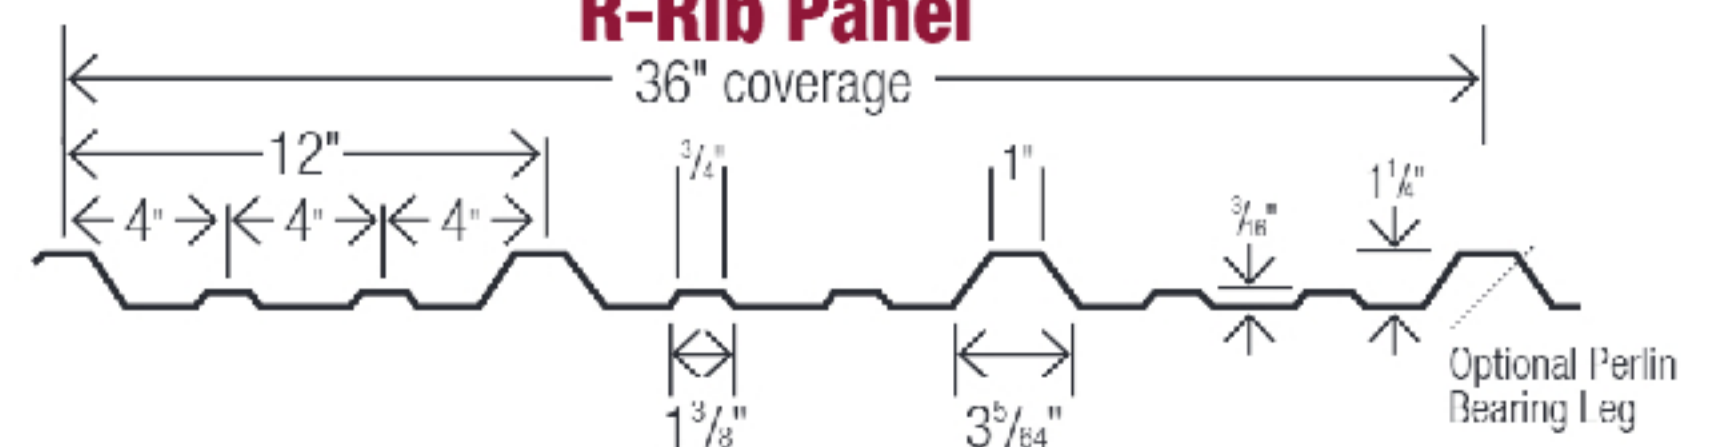

R-Rib Panel